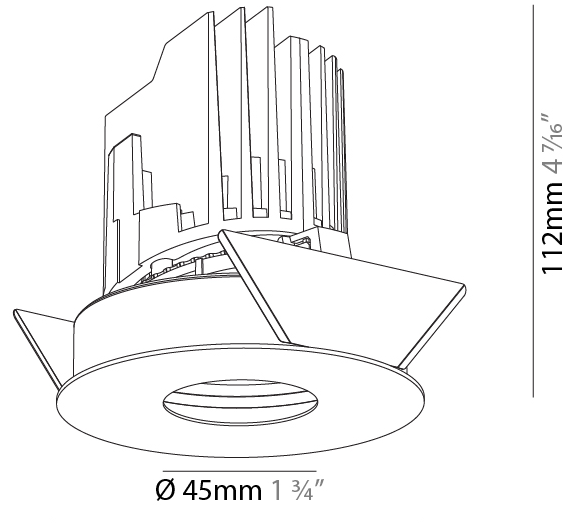

GENERAL

Series: Bioniq
Subseries: Bioniq Round Pinhole
Brand: Prolight
Division: Architectural
Mounting Type: Recessed
Mounting Location: Ceiling
Subcategory: Downlight

PHYSICAL

Shape: Round
Diameter (mm): 107
Diameter (in): 4 ³/₁₆
Height (mm): 112
Height (in): 4 ⁷/₁₆
Ceiling Thickness (mm): 10 / 12.5 / 15
Ceiling Thickness (in): 3/8 or 1/2 or 9/16
Min. Recessing Depth (mm): 130
Min. Recessing Depth (in): 5 ¹/₈
Light Distribution: Adjustable / Downlight
Weight (kg): 0.47
Weight (lbs): 1.04
Fixture Finish: SSR / BKV / CWI / CRY / HAB / LAG / UFT / ITA / RUA / RUR / MIC / FTG / MYG / TWT / LOD / PUS / FRO / FUP / KIA / POP / BLS / SPG / MEY / GOH / GUM / CHC / COM / ABZ / JAG / OBR / MOS / ROR
Fixture Material: Aluminum Die Cast
Cut-out Measurements: 98mm / 3 7/8"

ELECTRICAL

Lamp Type: LED (Zhaga Standard)
Input Wattage (W): 15.5
Total Output Wattage (W): 14
Driver Included: No
Driver Location: Recessed Housing
Constant Current (MA): 350

LED

Number of LEDs: 1
Color Temperature (°K): 2700 / 3000 / 3500 / 4000
Max. Delivered Lumen (lm): 930 / 960 / 1009 / 1030
Nominal Lumen (lm): 1386 / 1438 / 1511 / 1542
CRI: >90 CRI

OPTICAL

Reflector: 20 / 40 / 60
Adjustability: Rotational 355°; Tilt 30°

RATINGS AND CERTIFICATIONS

Certified By: Certified for North American Standards
IP rating: IP20

PROJECT
TYPE
SPECIFIER
QUANTITY
DATE

98mm 3 7/8"   130mm 5 1/8"   10 | 15mm 3/8" 5/16"   30°   355°

A