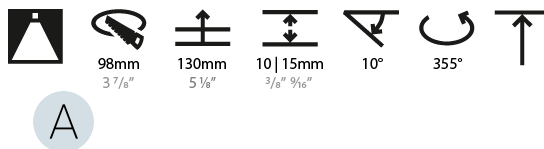

PHYSICAL

Shape: Round
Diameter (mm): 107
Diameter (in): 4 3/16
Height (mm): 112
Height (in): 4 7/16
Ceiling Thickness (mm): 10 / 12.5 / 15
Ceiling Thickness (in): 3/8 or 1/2 or 9/16
Min. Recessing Depth (mm): 130
Min. Recessing Depth (in): 5 1/8
Light Distribution: Adjustable / Downlight
Weight (kg): 0.485
Weight (lbs): 1.07
Fixture Finish: SSR / BKV / CWI / CRY / HAB / LAG / UFT / ITA / RUA / RUR / MIC / FTG / MYG / TWT / LOD / PUS / FRO / FUP / KIA / POP / BLS / SPG / MEY / GOH / GUM / CHC / COM / ABZ / JAG / OBR / MOS / ROR
Fixture Material: Aluminum Die Cast
Cut-out Measurements: 98mm / 3 7/8"

ELECTRICAL

Lamp Type: LED (Zhaga Standard)
Input Wattage (W): 15.5
Total Output Wattage (W): 13
Dimming: Tri-Mode (Non-Dimming and Phase Dimming (120Vac only) and 0-10V Dimming)
Driver Included: No
Driver Location: Recessed Housing
Driver Type: Constant Current - Universal
Driver Class: Class 2
Housing: See components
Input Voltage (V): 120 - 277
Constant Current (MA): 500

LED

Number of LEDs: 1
Color Temperature (°K): 2700 / 3000 / 3500 / 4000
Max. Delivered Lumen (lm): 940 / 980 / 1029 / 1050
Nominal Lumen (lm): 1386 / 1438 / 1511 / 1542
CRI: >90 CRI
Lamp Life (hrs): 50000

OPTICAL

Reflector: 20 / 40 / 60
Adjustability: Rotational 355°, Tilt 10°

RATINGS AND CERTIFICATIONS

Certified By: Certified for North American Standards
IP rating: IP20