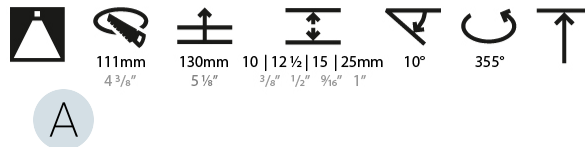

ELECTRICAL

Lamp Type: LED (Zhaga Standard)
Input Wattage (W): 15.5
Total Output Wattage (W): 14.5
Dimming: Tri-Mode (Non-Dimming and Phase Dimming (120Vac only) and 0-10V Dimming)
Driver Included: No
Driver Location: Recessed Housing
Driver Type: Constant Current - Universal
Driver Class: Class 2
Housing: See components
Input Voltage (V): 120 - 277
Constant Current (MA): 500

LED

Number of LEDs: 1
Color Temperature (°K): 2700 / 3000 / 3500 / 4000
Max. Delivered Lumen (lm): 940 / 980 / 1029 / 1050
Nominal Lumen (lm): 1386 / 1438 / 1511 / 1542
CRI: >90 CRI
Efficiency (%): 87.9 / 88.4 / 87.9
Lamp Life (hrs): 50000
Upon Request: RGB-W Tunable White Special Color Temperature Special LED

OPTICAL

Reflector: 20 / 40 / 60
Adjustability: Rotational 355°; Tilt 10°
Upon Request: Special Beam Angles

RATINGS AND CERTIFICATIONS

Zaneen Group Inc. © 2024, T 1800-388-3382, F 416-247-9319, www.zaneen.com
Certified By: Certified for North American Standards
Available for International specifications by adding "INT" at the end of the existing Model #. For assistance on 'custom' specifications, contact zteam@zaneen.com.
IP Rating: IP20
If a conflict occurs to supply the best product, we reserve the right to change specifications or materials without notice. The most recent specification sheets are found at zaneen.com